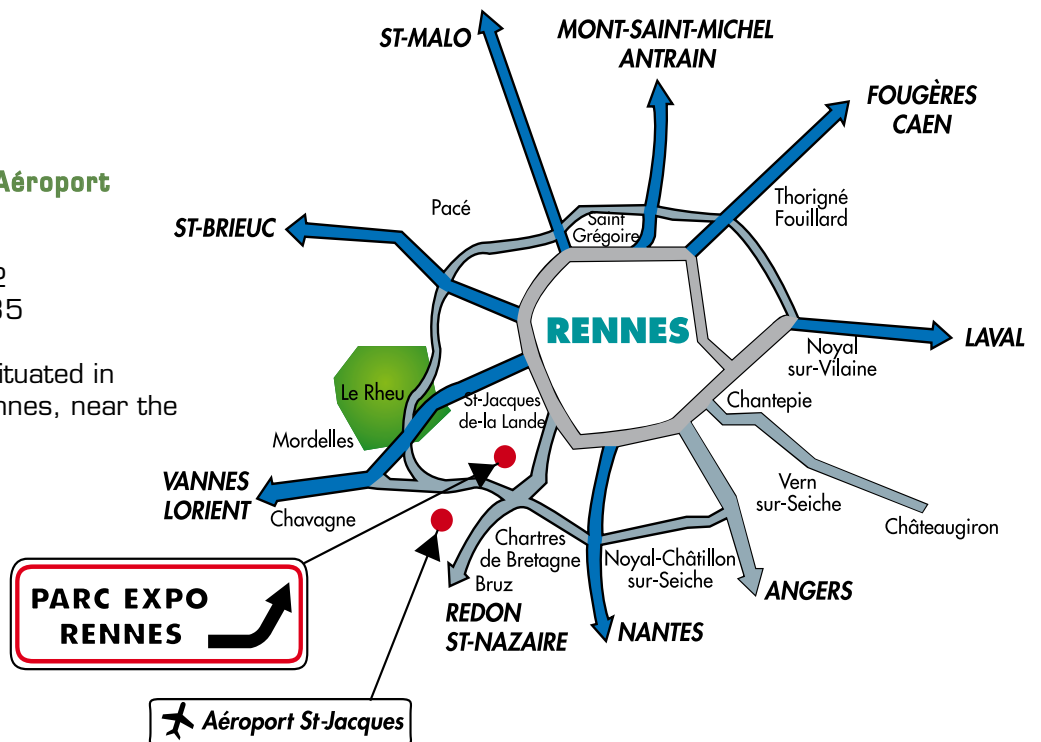

BY ROAD

From RENNES City centre,
take the D 177 direction REDON or NANTES (RN 137), and then follow CHARTRES - BRUZ (D 34).

From LORIENT (RN 24),
take CHARTRES (D 34)
at MORDELLES.

From SAINT-MALO (RN 137),
take exit PACÉ (RD 29, puis RD 288 et RD 34) or
the West ring road follow REDON or NANTES (RN 137),
and then CHARTRES - BRUZ (D34).

From NANTES (RN 137),
take the D 34 (Parc des
Expositions).

From BREST - SAINT-BRIEUC (RN 12),
At the Pace interchange, take the D 288 towards LE RHEU,
and then the D 34.

From LAVAL - LE MANS - PARIS (RN 157),
take the South ring road (RN 136) direction NANTES (RN 137),
and then CHARTRES - BRUZ (D 34).

Le Parc-Expo Rennes-Aéroport

La Haie Gautrais
35170 BRUZ
Tél. 02 99 58 68 42
Fax : 02 99 52 71 85

The exhibition Park is situated in
BRUZ, South West Rennes, near the
Saint-Jacques Airport.

HALLS

- Equipment & Processing
- Ingredients & Additives
- Food packaging