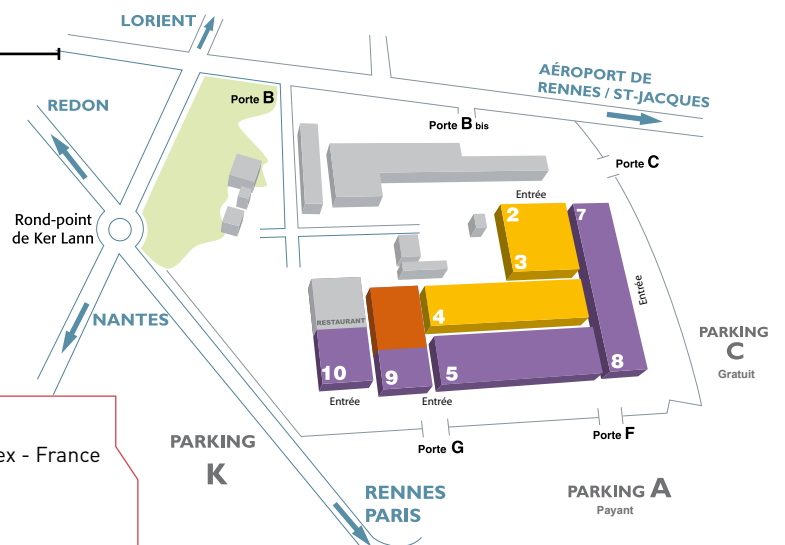

agor

B.P. 223
47305 Villeneuve-sur-Lot Cedex - France
Tél +33(0)5 53 36 78 78
Fax : +33(0)5 53 36 78 79
www.cfiaexpo.com